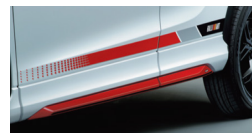

BODY SIDE DECAL

Adds a sleek look to the car

Model : Eclipse Cross

MZ553195EX

PRICE **EGP 17,275**

SIDE EXTENSION

Adds a sleek look to the car

Model : Eclipse Cross