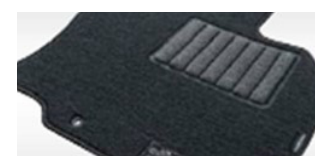

MZ336212

PRICE **EGP 24,624**

LUGGAGE TRAY

Adds a sleek look to the car

Model : Outlander Sport

MZ336215

PRICE **EGP 5,962**

SIDE WINDOW DEFLECTOR

Protection from rainwater

Model : Atirage/Mirage

MZ562854EX

PRICE **EGP 2,462**

FLOOR MATS

Adds a sleek look to the car

Model : Outlander Sport

MZ336218